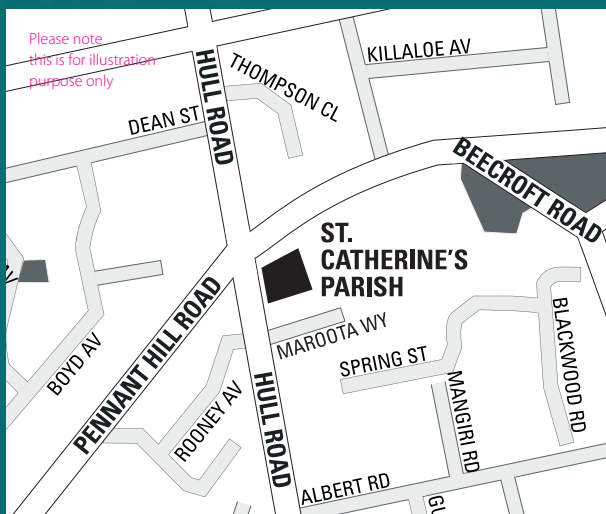

WE LOOK FORWARD TO WELCOMING YOU!

-insert Principal's name-
Principal

ST CATHERINE'S CATHOLIC PRIMARY SCHOOL

10 Unitt St
Melton VIC 3337
Email: Smithfield@cam.org.au

ST CATHERINE'S PARISH

10 Unitt St
Melton VIC 3337
(Melway Ref: Map 00, A-1)